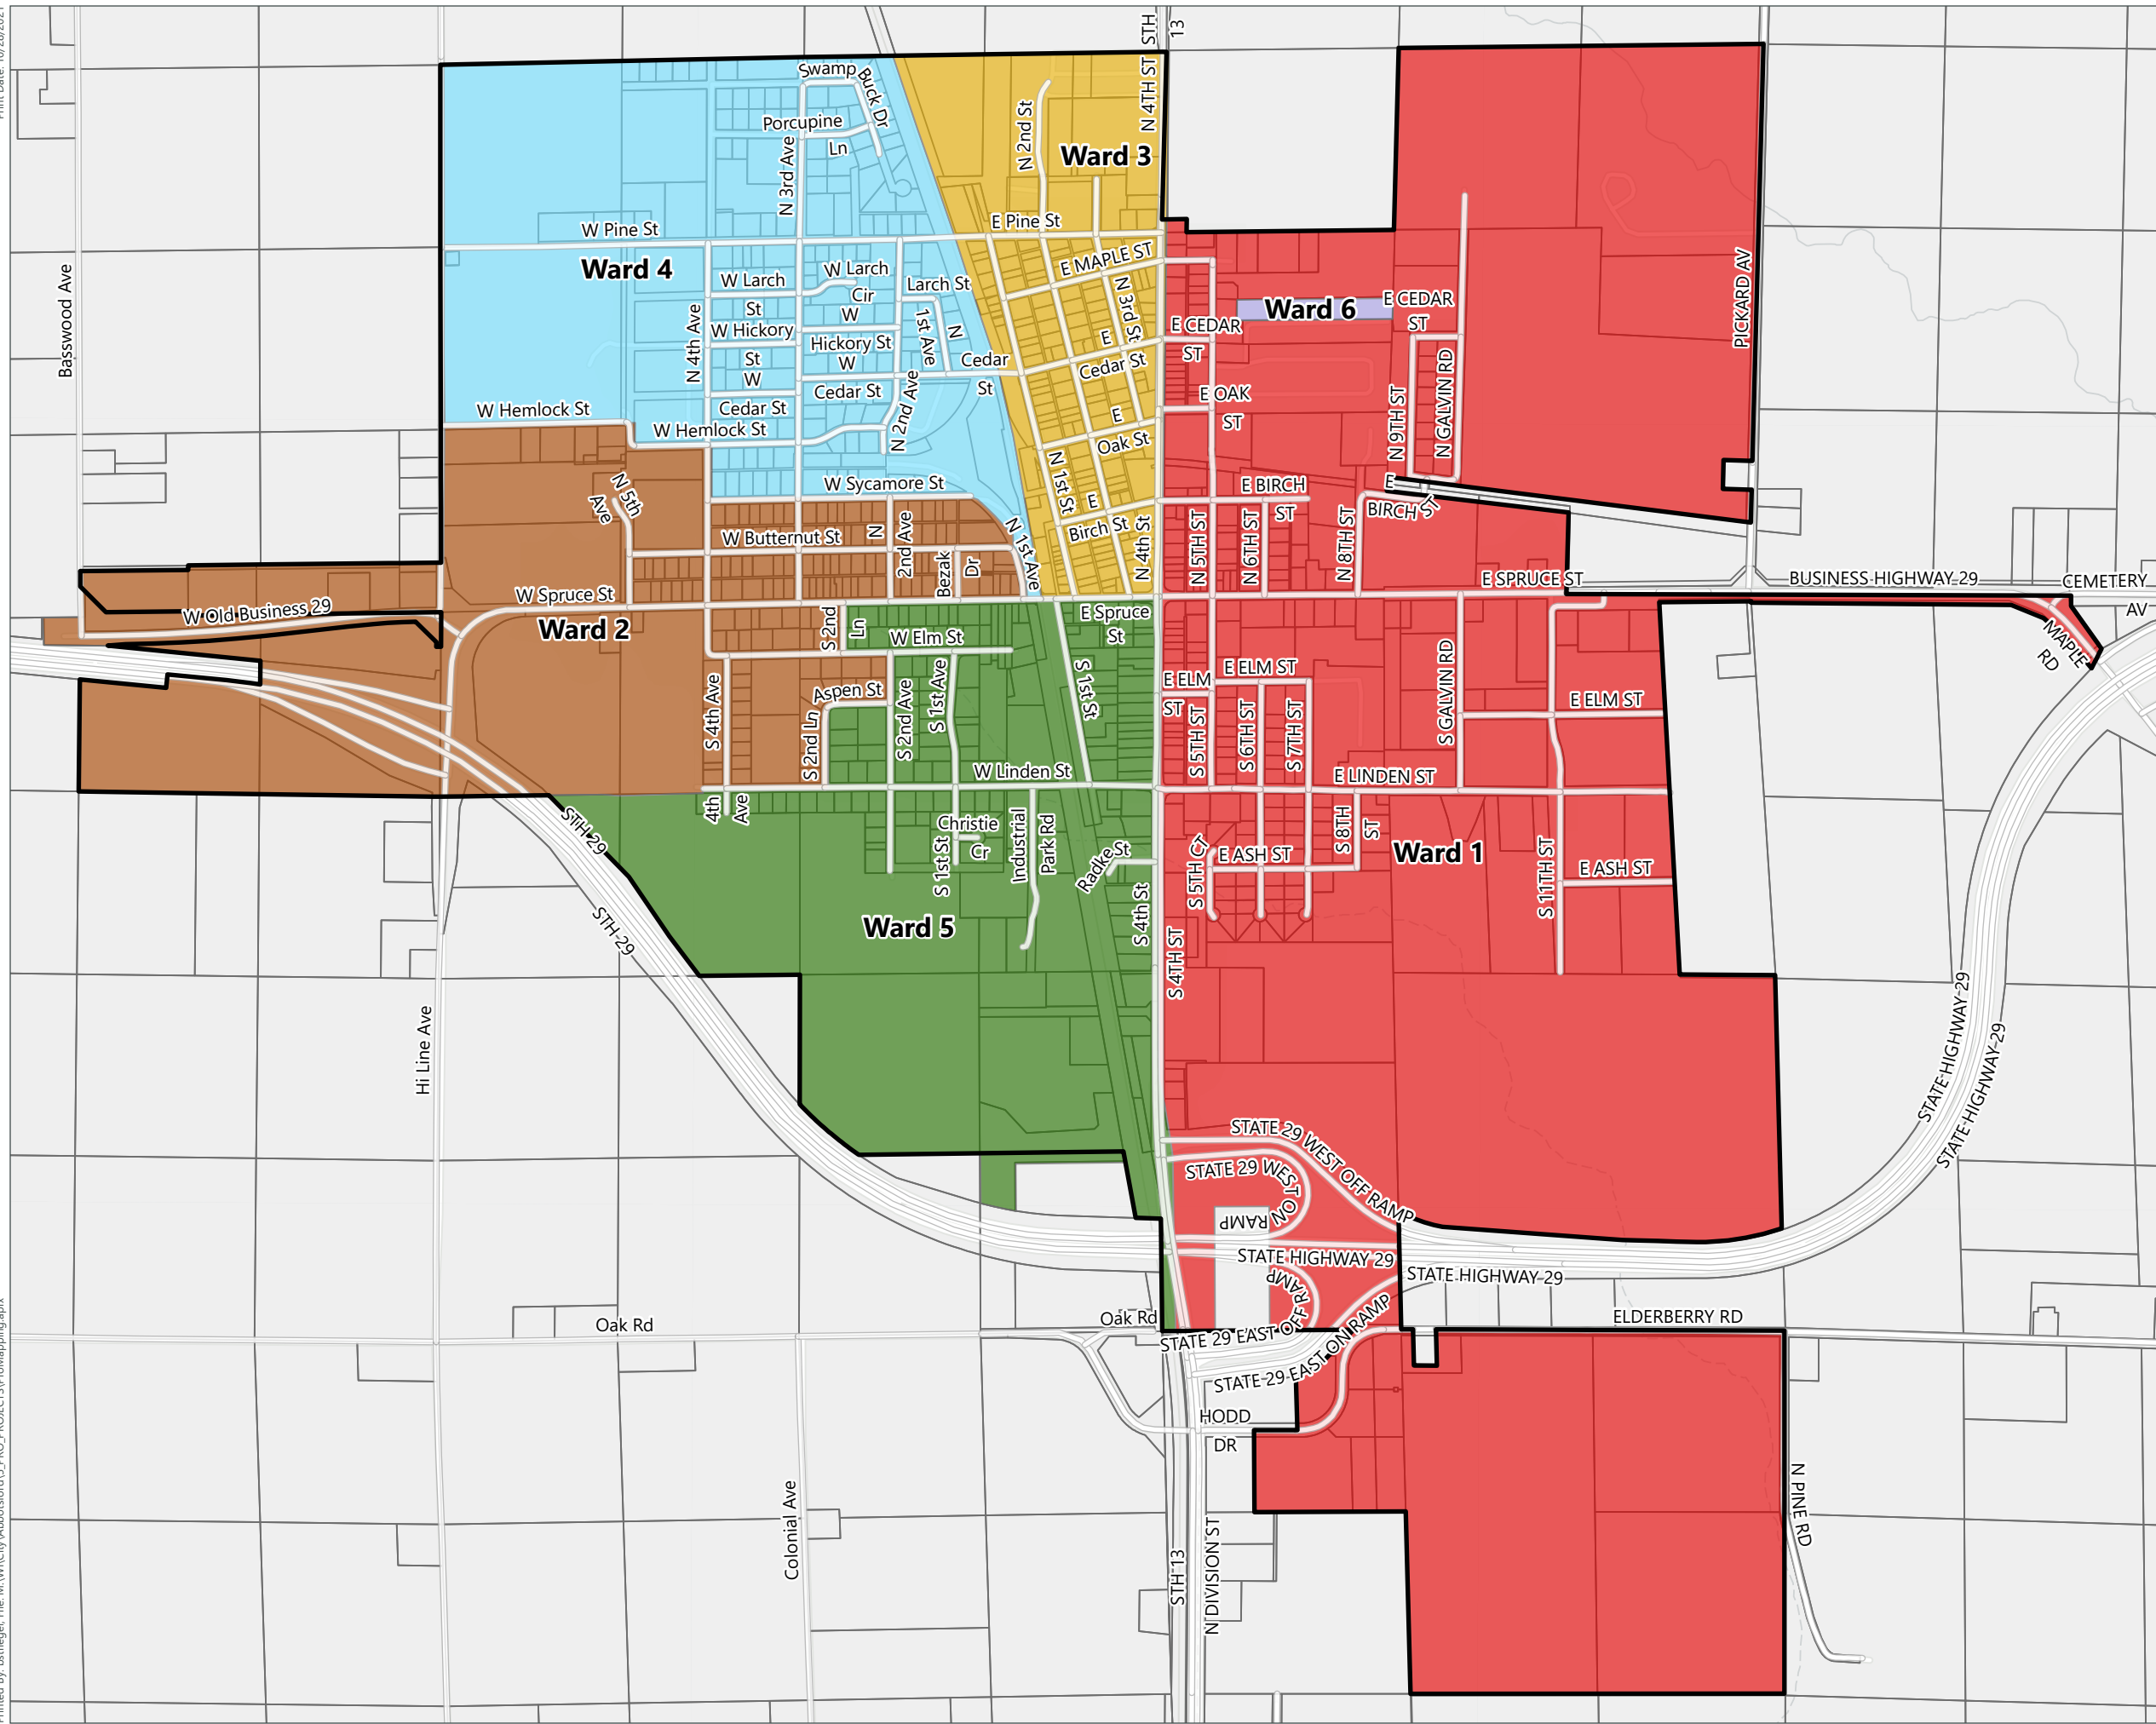

ABBOTSFORD WARDS MAP

CITY OF ABBOTSFORD
CLARK/MARATHON COUNTY, WI

Wards 2021

- ABBOTSFORD-W1
- ABBOTSFORD-W2
- ABBOTSFORD-W3
- ABBOTSFORD-W4
- ABBOTSFORD-W5
- ABBOTSFORD-W6
- City Limits
- Clark County Parcels
- Marathon County Parcels

Data Sources:
 Esri Community Maps Contributors, MarathonCountyGIS, Esri Canada,
 Esri, HERE, Garmin, SafeGraph, INCREMENT P, METI/NASA, USGS, EPA,
 NPS, US Census Bureau, USDA